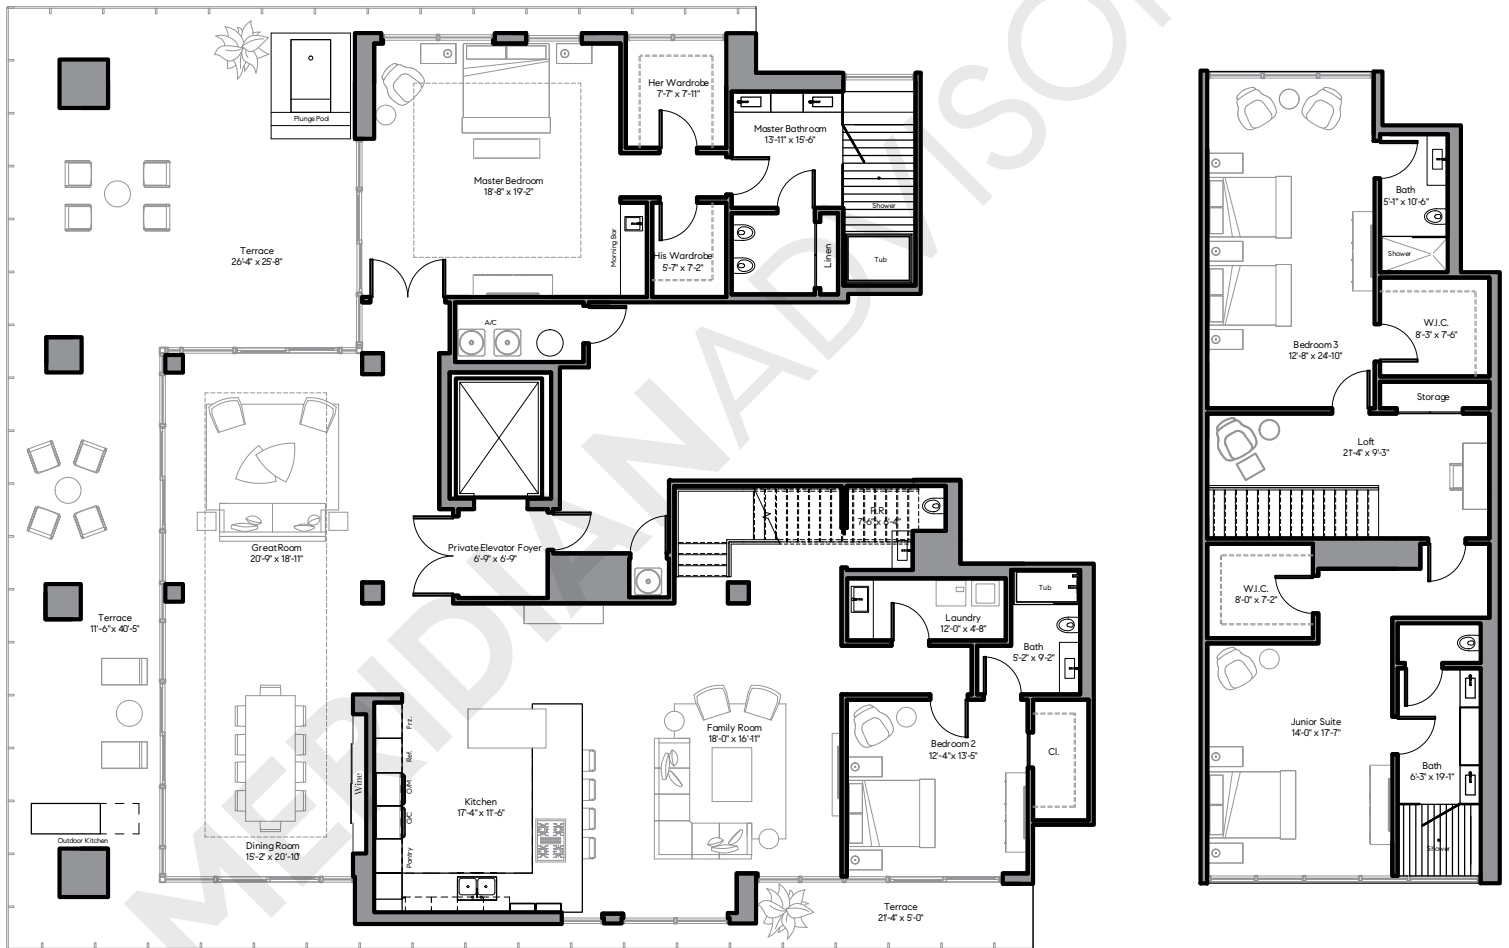

# Ritz Carlton Residences Miami Beach

4701 N Meridian Avenue  
Mid-Beach, Miami Beach

Closing Homes, Opening Doors

TheMeridianAdvisors.com  
305.537.6795

## Floor Plan PH2

Residences PH16

	Area	Sq. Ft.	Sq. M.
4 Bedrooms			
4.5 Bathrooms	Int.	4,387	408
1 Family Room	Ext.	1,475	137
	Total	5,862	544

All dimensions are approximate and all floor plans and development plans are subject to change without notice.